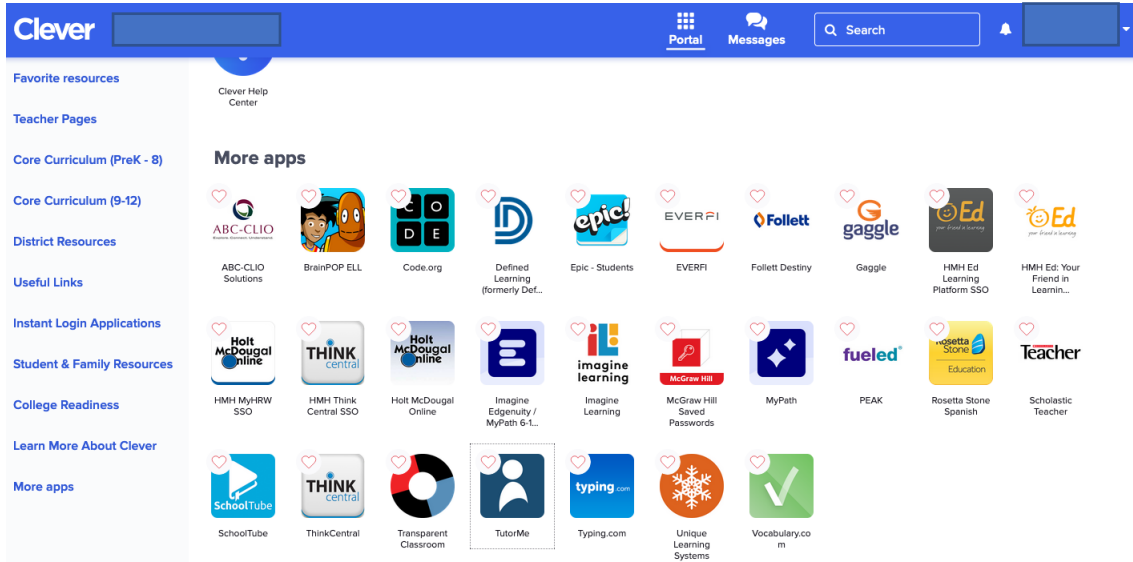

TutorMe Student Directions

CMSD students in Grades 6-12 will have access to TutorMe via Clever. TutorMe connects students with highly qualified expert tutors for one-on-one support in 300+ subjects, whenever and wherever they need it the most.

1. Log into Clever and click on TutorMe

2. From the drop-down menu, select the subject area you need and TutorMe will match you with a tutor.