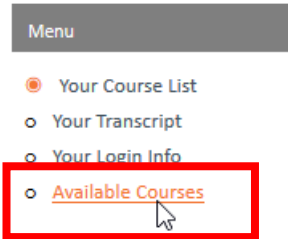

## CRESS Certification Exam Instructions 050418

Log in to [Public School Works](#) and confirm your identity.

On the left click **Available Courses**.

From Select a Catalog click **Credentialing Exams**

### Available Courses

Next to Certification Exam 1 click **Enroll**.

Click **Take the Course**.

On the left click **Test**. The test will begin.